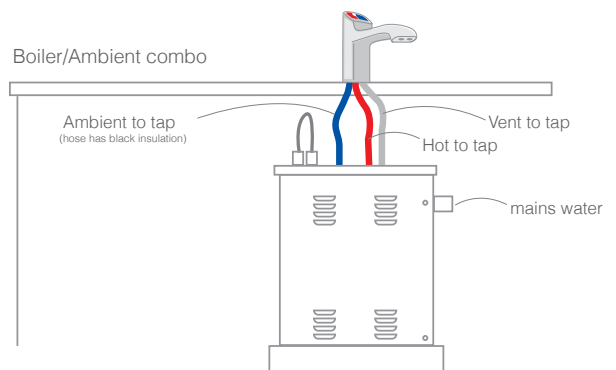

Plumbing Connections