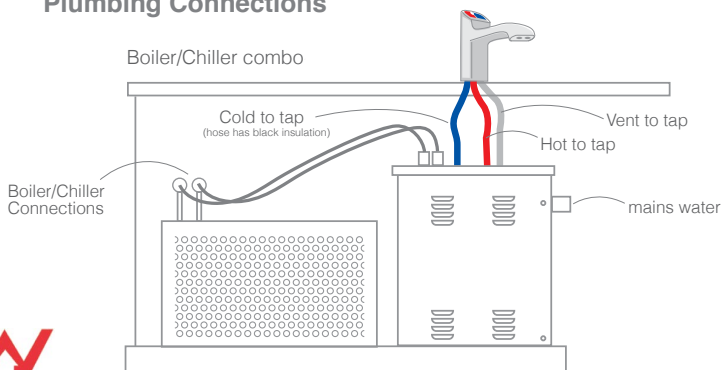

Plumbing Connections